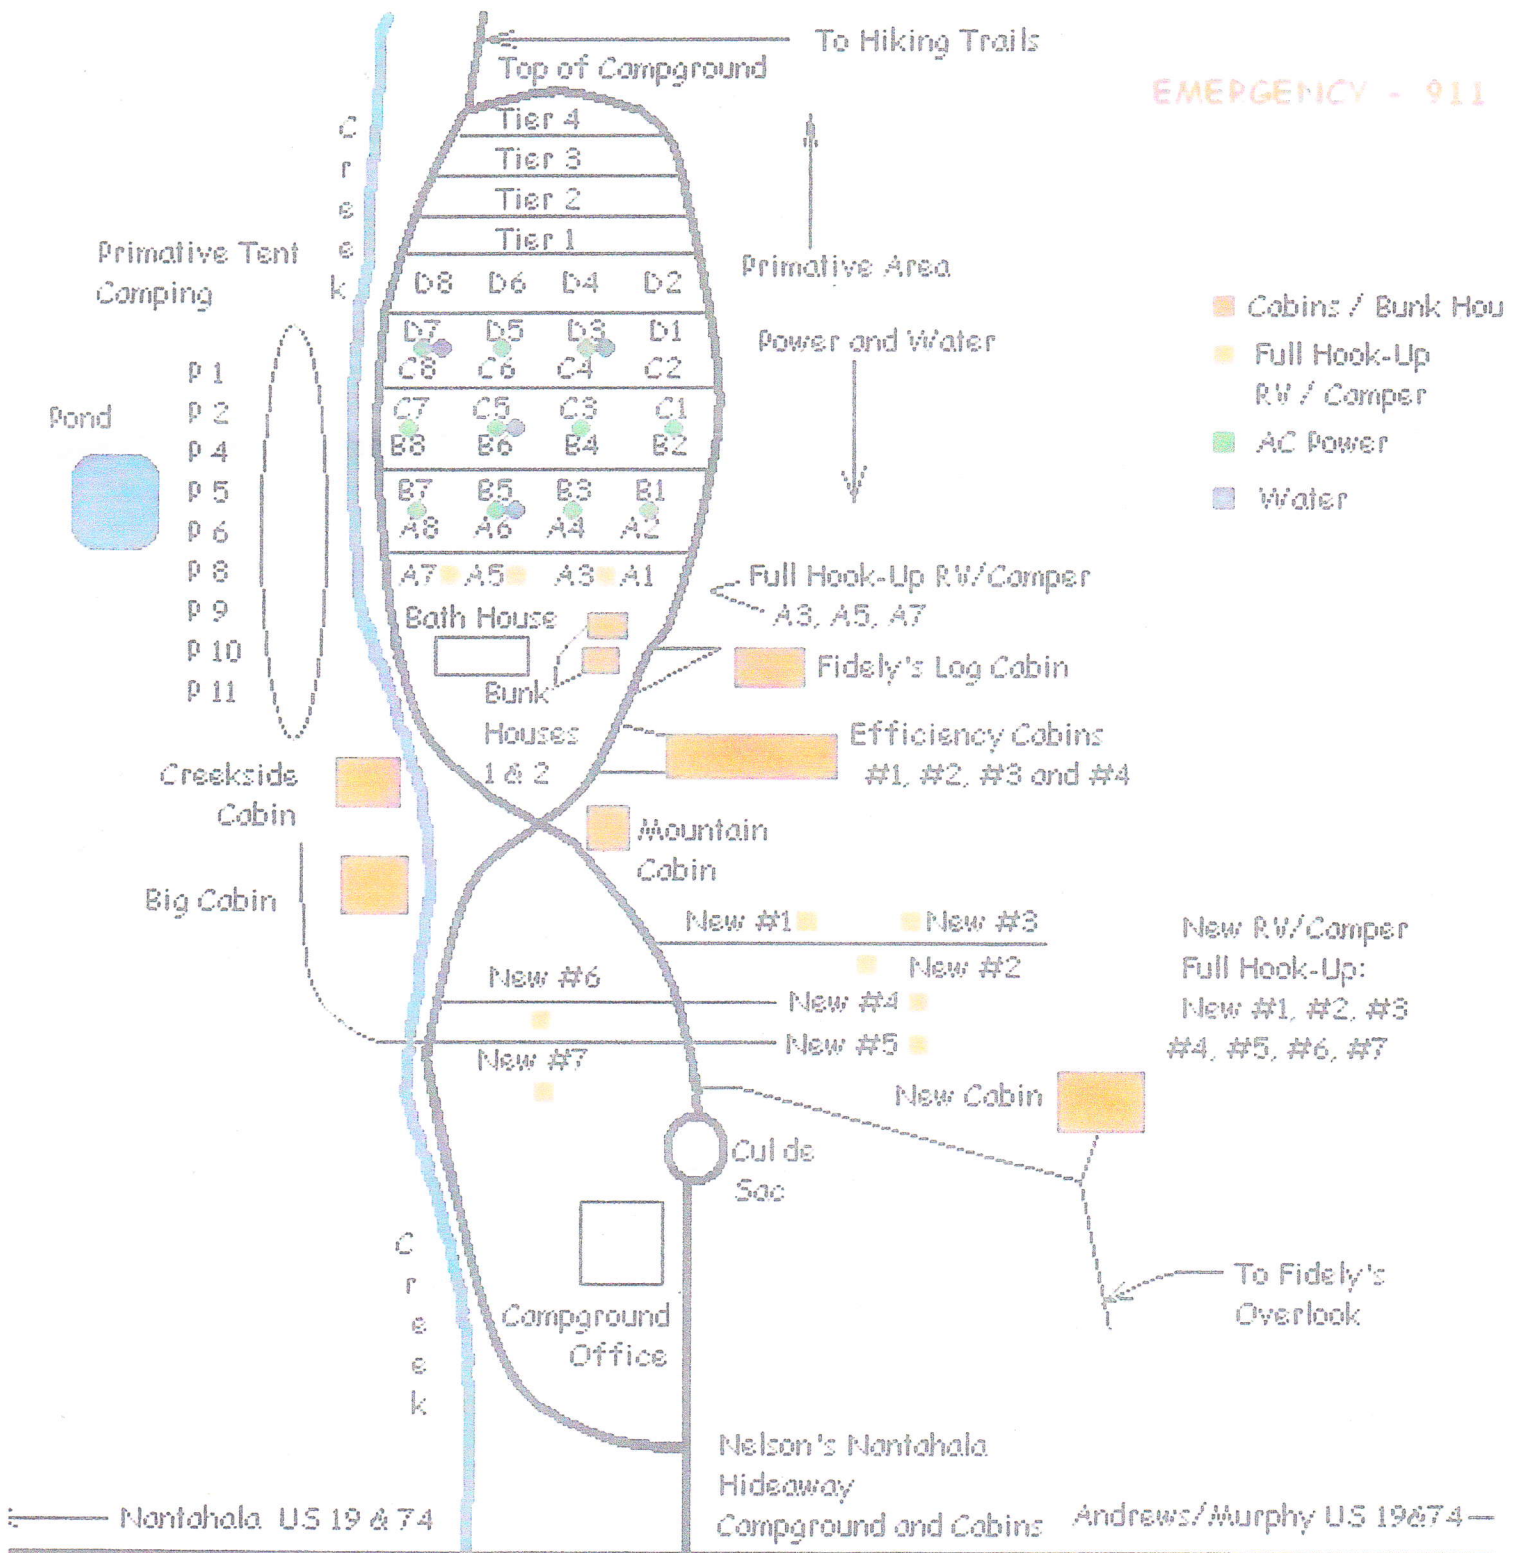

# NANTAHALA NATIONAL FOREST

EMERGENCY - 911

Primitive Tent  
Camping

Pond

- P 1
- P 2
- P 4
- P 5
- P 6
- P 8
- P 9
- P 10
- P 11

Creekside  
Cabin

Big Cabin

C  
r  
e  
e  
k

C  
r  
e  
e  
k

Top of Campground

Tier 4  
Tier 3  
Tier 2  
Tier 1

To Hiking Trails

Primitive Area

Power and Water

- Cabins / Bunk Hou
- Full Hook-Up  
RV / Camper
- AC Power
- Water

Full Hook-Up RV/ Camper  
A3, A5, A7

New #6

New #4

New #7

New #5

New Cabin

New RV/ Camper  
Full Hook-Up:  
New #1, #2, #3  
#4, #5, #6, #7

Cul de  
Sac

Campground  
Office

To Fidelity's  
Overlook

Nelson's Nantahala  
Hideaway

Campground and Cabins

Andrews/Murphy US 19&74

Nantahala US 19 & 74